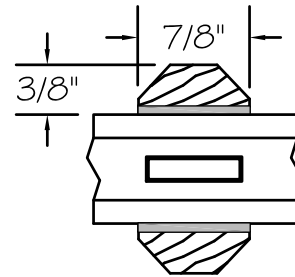

OVOLO

BEVEL

SQUARE

DETAIL  
WOOD SDL BAR  
(1 1/8")

DETAIL  
WOOD SDL BAR  
(7/8")

DETAIL  
WOOD SDL BAR  
(5/8")