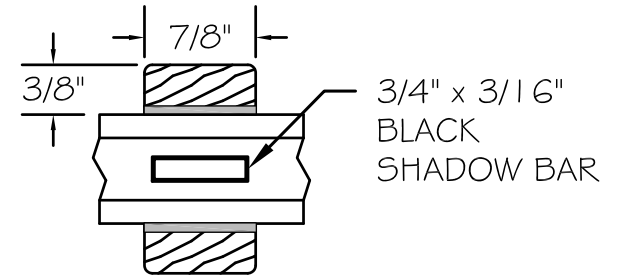

OVOLO

BEVEL

SQUARE

DETAIL  
WOOD SDL BAR  
(1 1/8")

DETAIL  
WOOD SDL BAR  
(7/8")

DETAIL  
WOOD SDL BAR  
(5/8")