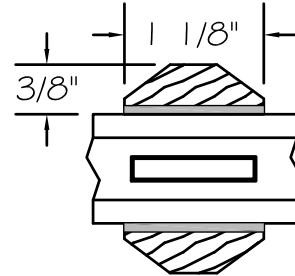

OVOLO

BEVEL

SQUARE

DETAIL  
WOOD SDL BAR  
(1 1/8")

DETAIL  
WOOD SDL BAR  
(7/8")

DETAIL  
WOOD SDL BAR  
(5/8")