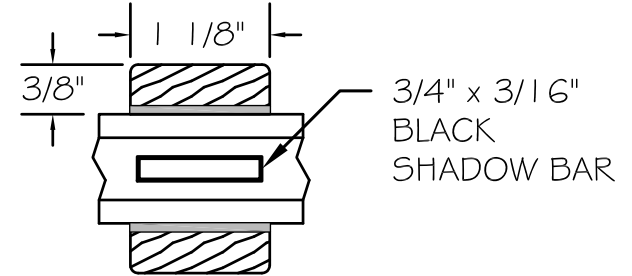

OVOLO

BEVEL

SQUARE

DETAIL  
WOOD SDL BAR  
(1 1/8")

DETAIL  
WOOD SDL BAR  
(7/8")

DETAIL  
WOOD SDL BAR  
(5/8")