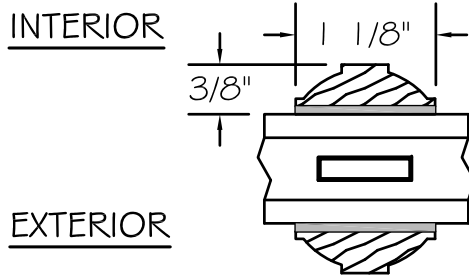

OVOLO

BEVEL

SQUARE

DETAIL  
WOOD SDL BAR  
(1 1/8")

DETAIL  
WOOD SDL BAR  
(7/8")

DETAIL  
WOOD SDL BAR  
(5/8")