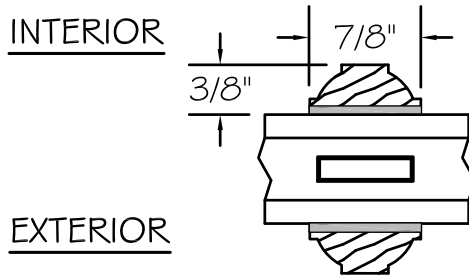

OVOLO

BEVEL

SQUARE

DETAIL  
WOOD SDL BAR  
(1 1/8")

DETAIL  
WOOD SDL BAR  
(7/8")

DETAIL  
WOOD SDL BAR  
(5/8")